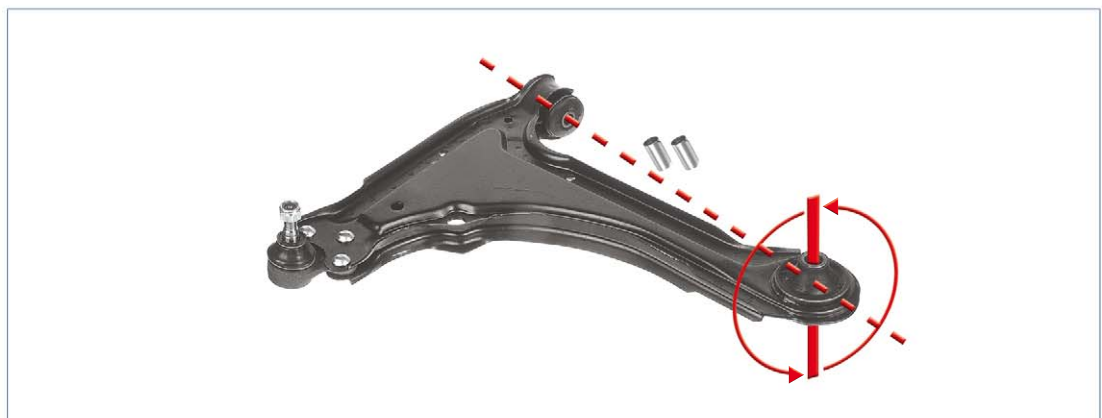

MEYLE[®]
Products

Control arm bushings MEYLE No. 614 035 0002/HD
614 035 0006/HD
Reference No. 0352 348 / 90 268 463
0352 355 / 90 373 854
0352 352 / 90 373 264
0352 356 / 90 495 046

		left	right
Control arm	MEYLE No.	616 050 0069/HD 616 050 0006/HD	616 050 0068/HD 616 050 0005/HD
	Reference No.	0352 193 90 495 159 0352 135 90 235 332 90 288 387	0352 192 90 495 160 0352 136 90 235 333 90 288 388

Control arm bushings, Control arm to fit Opel Astra F, Calibra, Vectra A, Omega A, Senator B

  Problem	  Solution
<p>Damaged rubber caused by the twisting of the bushing around the diagonal axis</p>	<p>Improving the critical inner geometry and using a higher-quality elastomer</p>
<p>Effect</p>	<p>Advantage</p>
<p>Reduced steering and braking safety</p>	<p>Significant longer lifetime</p>