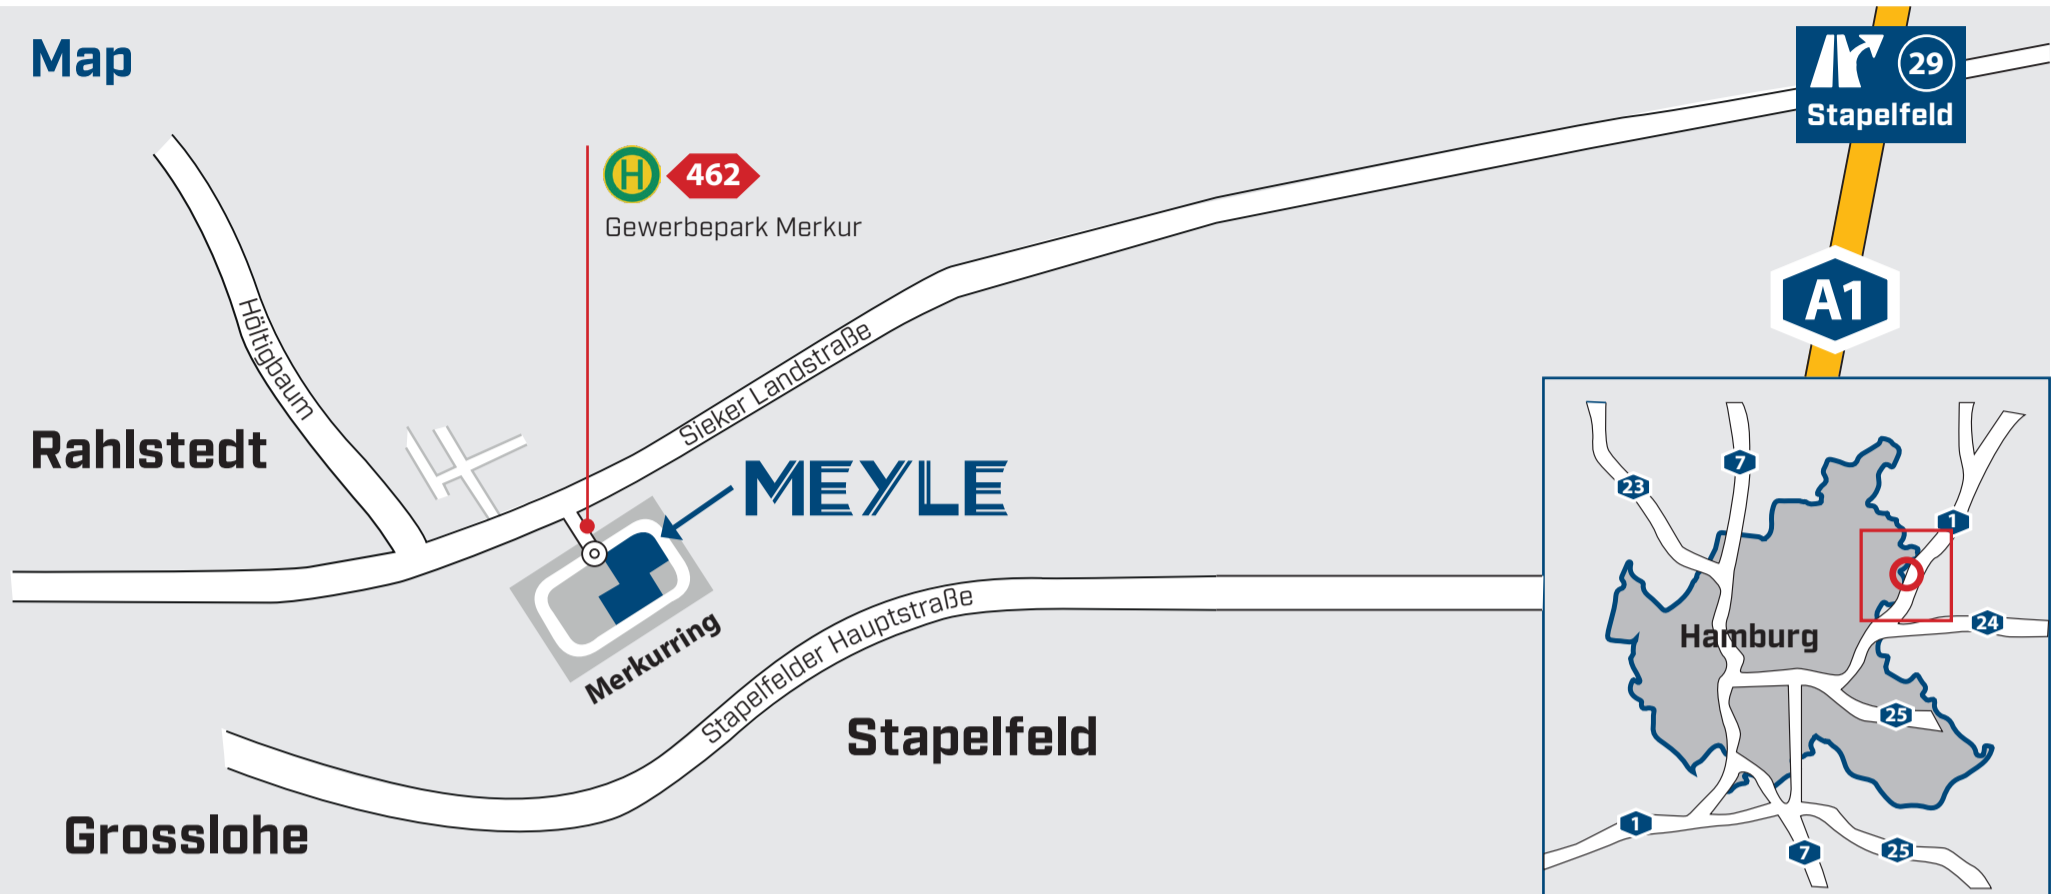

Map and parking options

MEYLE AG, Merkurring 111, 22143 Hamburg

MEYLE

Map

Entrances and parking options